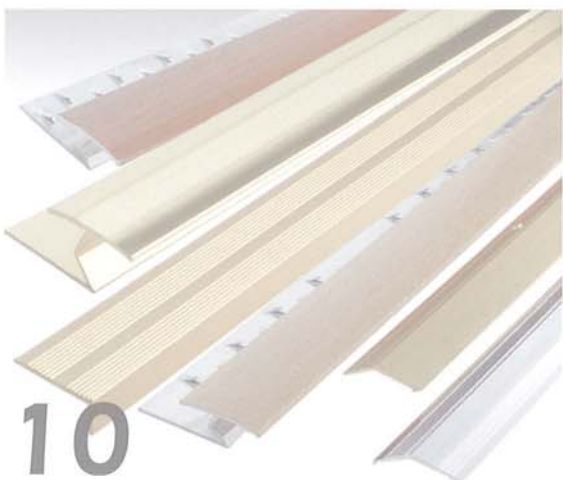

## New products

6 Rhinofloor Moderns is part of the new Rhinofloor Choice range. This diverse collection of floors is available in 2, 3 and 4 metre widths with a 10-year wear warranty. For those with an eye for stylish design who do not want to break the bank. Tel: 01642 763 224.

7 & 8 After record orders at Interiors Birmingham for the Carlo and Winchester ranges, Cavendish is now touring the UK in its purpose built show trailer. Carlo (7) is slightly more compact with three sizes of sofa. From its Chorley, Lancashire factory, it is available on 14-working day fastrack delivery in mainland UK in the cover illustrated and in high quality Dakota leather. Winchester (8) offers classical elegance for the mature market with a high back and cold cure foam interiors. Special floor display incentives are available if both models are taken. Tel: 01257 277 664.